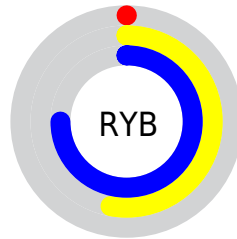

- Red (0%)
- Yellow (53%)
- Blue (75%)