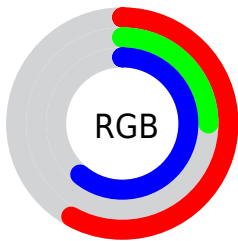

Distribution

Red (58%)

Green (25%)

Blue (61%)