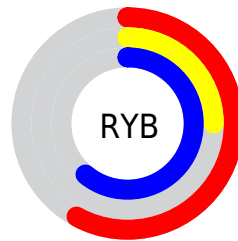

A 20% lighter version of the original color is **43.2960, 30.4049, 65.2148**, and **7.2397, 3.4758, 13.3860** is the 20% darker color. If you saturate the color by 10%, you get **19.2535, 10.8260, 32.5275**, and if you desaturate by 10%, it is **21.4529, 14.5817, 33.1365**.

# Distribution

Red (58%)

Green (25%)

Blue (61%)

Red (58%)

Yellow (25%)

Blue (61%)

Cyan (4%)