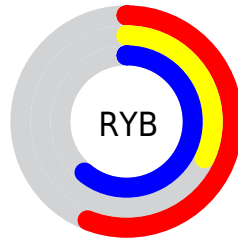

- Red (56%)
- Yellow (32%)
- Blue (61%)