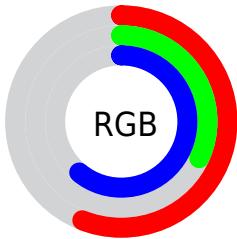

Distribution

- Red (56%)
- Green (32%)
- Blue (61%)