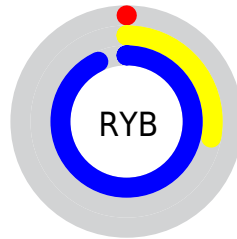

- Red (0%)
- Yellow (28%)
- Blue (93%)