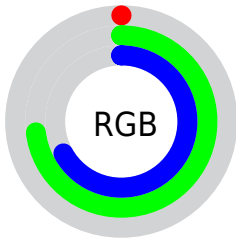

Distribution

- Red (0%)
- Green (73%)
- Blue (67%)