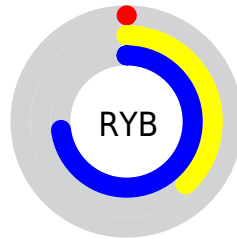

- Red (0%)
- Yellow (38%)
- Blue (73%)