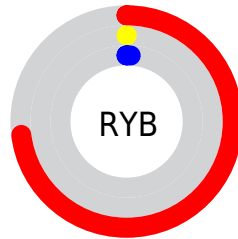

Red (73%)

Yellow (0%)

Blue (1%)