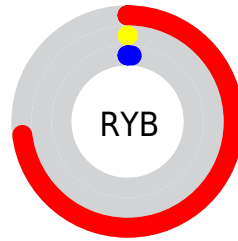

Red (73%)

Yellow (0%)

Blue (1%)