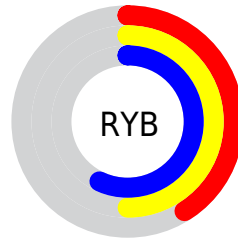

A 20% lighter version of the original color is **43.4280, 51.6325, 56.3924**, and **7.2986, 9.5058, 10.4669** is the 20% darker color. If you saturate the color by 10%, you get **18.6090, 24.1264, 26.2930**, and if you desaturate by 10%, it is **22.3866, 26.0269, 28.5895**.

# Distribution

Red (41%)

Green (57%)

Blue (54%)

Red (41%)

Yellow (50%)

Blue (57%)

Cyan (28%)