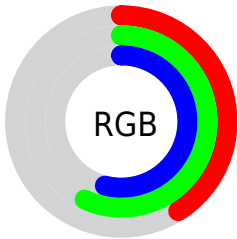

Distribution

Red (41%)

Green (57%)

Blue (54%)