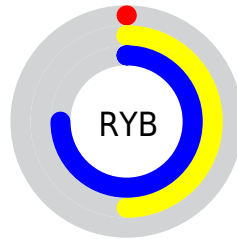

- Red (0%)
- Yellow (50%)
- Blue (75%)