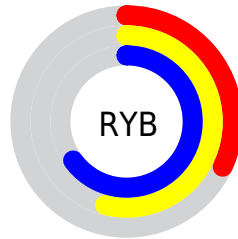

- Red (32%)
- Yellow (54%)
- Blue (65%)