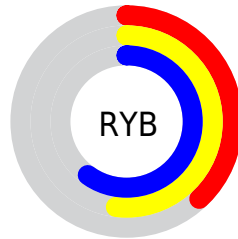

- Red (38%)
- Yellow (52%)
- Blue (60%)