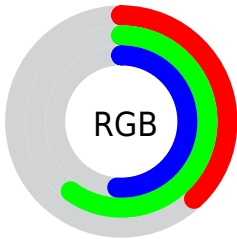

Distribution

- Red (38%)
- Green (60%)
- Blue (51%)