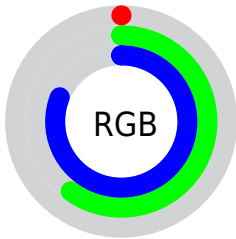

Distribution

- Red (0%)
- Green (60%)
- Blue (81%)