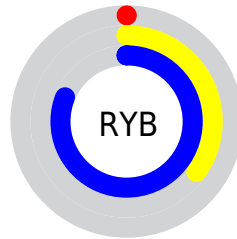

- Red (0%)
- Yellow (35%)
- Blue (81%)