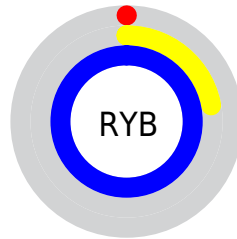

- Red (0%)
- Yellow (22%)
- Blue (100%)