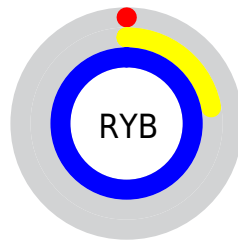

- Red (0%)
- Yellow (22%)
- Blue (100%)