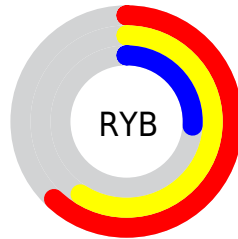

- Red (62%)
- Yellow (59%)
- Blue (26%)