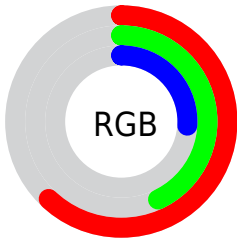

Distribution

- Red (62%)
- Green (43%)
- Blue (26%)