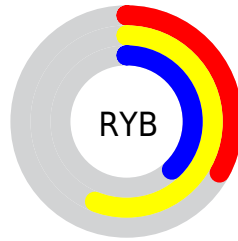

- Red (33%)
- Yellow (56%)
- Blue (38%)