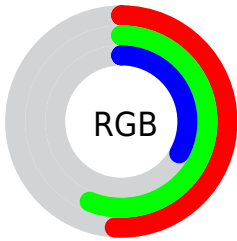

Distribution

- Red (51%)
- Green (56%)
- Blue (33%)