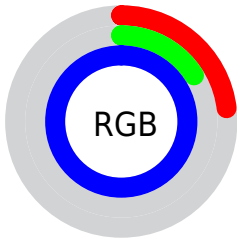

Distribution

- Red (23%)
- Green (16%)
- Blue (100%)