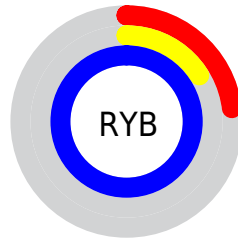

- Red (23%)
- Yellow (16%)
- Blue (100%)