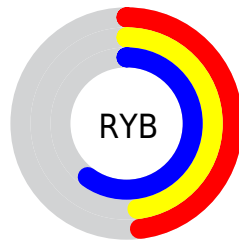

Details

The XYZ color **20.6531, 20.3236, 32.5401** is a dark color, and the websafe version is hex **666699**. A complement of this color would be **27.6903, 30.5373, 22.8479**, and the grayscale version is **19.5946, 20.6150, 22.4498**.

A 20% lighter version of the original color is **43.9558, 43.8423, 64.5382**, and **7.4792, 7.1211, 13.2922** is the 20% darker color. If you saturate the color by 10%, you get **16.9443, 15.8548, 31.8733**, and if you desaturate by 10%, it is **24.9917, 25.5514, 33.3208**.

Distribution

Red (48%)

Green (48%)

Blue (60%)

Red (48%)

Yellow (48%)

Blue (60%)

Cyan (20%)