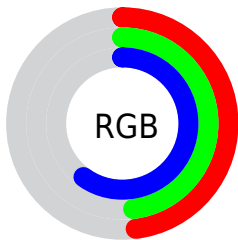

Distribution

Red (48%)

Green (48%)

Blue (60%)