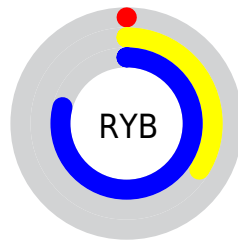

- Red (0%)
- Yellow (34%)
- Blue (79%)