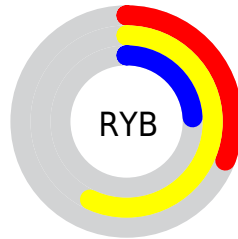

- Red (31%)
- Yellow (57%)
- Blue (24%)