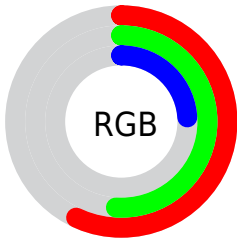

Distribution

- Red (57%)
- Green (51%)
- Blue (24%)