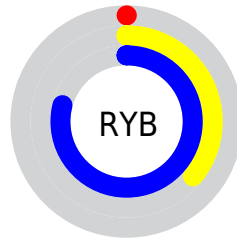

- Red (0%)
- Yellow (36%)
- Blue (79%)