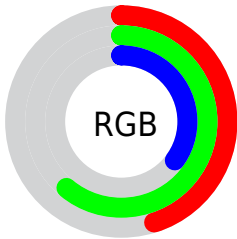

Distribution

- Red (45%)
- Green (61%)
- Blue (35%)