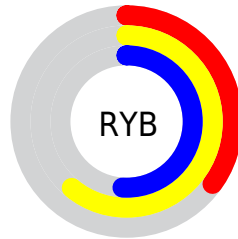

- Red (35%)
- Yellow (61%)
- Blue (51%)