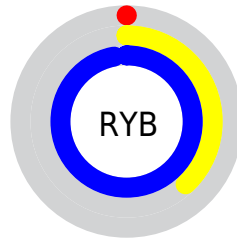

- Red (0%)
- Yellow (38%)
- Blue (97%)