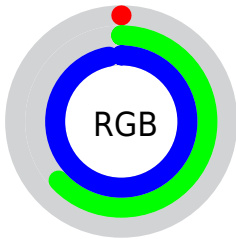

Distribution

- Red (0%)
- Green (63%)
- Blue (97%)