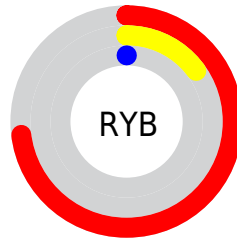

Red (73%)

Yellow (15%)

Blue (0%)