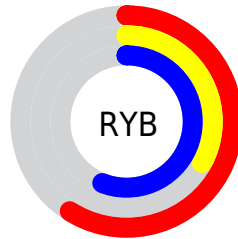

- Red (59%)
- Yellow (33%)
- Blue (56%)