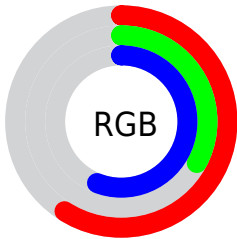

Distribution

- Red (59%)
- Green (33%)
- Blue (56%)