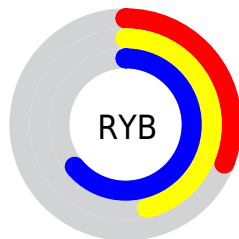

- Red (31%)
- Yellow (46%)
- Blue (64%)