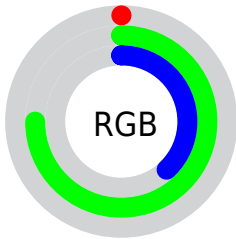

Distribution

- Red (0%)
- Green (75%)
- Blue (38%)