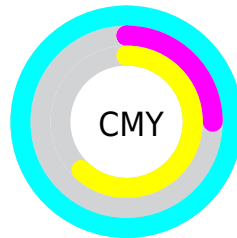

A 20% lighter version of the original color is **44.3375, 72.5180, 40.0943**, and **9.3377, 17.8217, 5.7441** is the 20% darker color. If you saturate the color by 10%, you get **20.7891, 38.1261, 17.5720**, and if you desaturate by 10%, it is **21.5248, 38.4516, 20.0333**.

# Distribution

- Red (0%)
- Green (75%)
- Blue (38%)

- Red (0%)
- Yellow (50%)
- Blue (75%)

- Cyan (100%)
- Magenta (0%)
- Yellow (49%)
- Black (25%)

- Cyan (100%)
- Magenta (25%)
- Yellow (62%)

# Brightness & Saturation Gradients

These gradients show how the XYZ color 20.7885, 38.1247, 17.5724 changes by changing the brightness by 10 percent. The first figure shows a shift by +10% for each color and the second figure -10%.