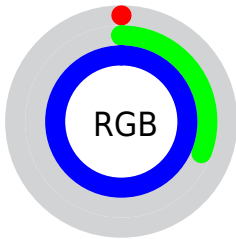

Distribution

- Red (0%)
- Green (31%)
- Blue (100%)