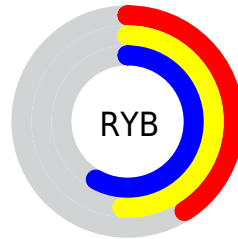

# Details

The XYZ color **20.8863, 25.9578, 27.9543** is a dark color, and the websafe version is hex **669999**. A complement of this color would be **20.2013, 17.4122, 18.2169**, and the grayscale version is **22.5505, 23.7249, 25.8364**.

A 20% lighter version of the original color is **44.2348, 53.0706, 57.2024**, and **7.6117, 10.0662, 10.7743** is the 20% darker color. If you saturate the color by 10%, you get **19.0772, 25.0536, 26.6182**, and if you desaturate by 10%, it is **23.0060, 27.0226, 29.3454**.

# Distribution

Red (41%)

Green (58%)

Blue (54%)

Red (41%)

Yellow (51%)

Blue (58%)

Cyan (30%)