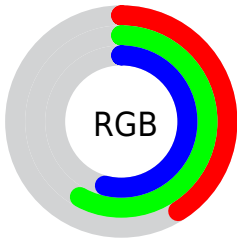

Distribution

Red (41%)

Green (58%)

Blue (54%)