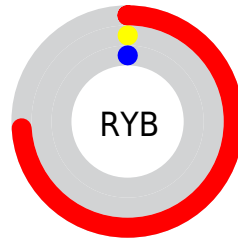

Details

The XYZ color **20.9863, 10.8188, 0.9821** is a dark color, and the websafe version is hex **CC0000**. A complement of this color would be **27.3754, 40.0544, 54.4323**, and the grayscale version is **3.8523, 4.0529, 4.4136**.

A 20% lighter version of the original color is **44.4879, 27.3444, 6.0652**, and **8.4574, 4.3600, 0.3958** is the 20% darker color. If you saturate the color by 10%, you get **20.9865, 10.8195, 0.9823**, and if you desaturate by 10%, it is **21.3345, 11.3288, 1.6739**.

Distribution

Red (74%)

Green (0%)

Blue (0%)

Red (74%)

Yellow (0%)

Blue (0%)

Cyan (0%)