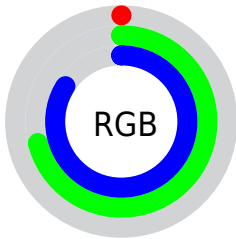

Distribution

- Red (0%)
- Green (71%)
- Blue (84%)