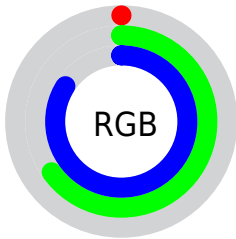

Distribution

- Red (0%)
- Green (65%)
- Blue (84%)