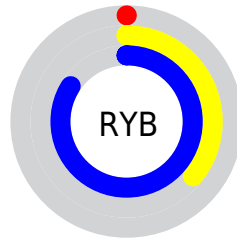

- Red (0%)
- Yellow (36%)
- Blue (84%)