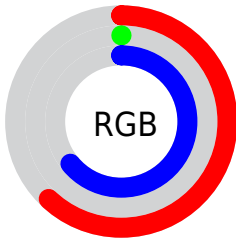

Distribution

- Red (62%)
- Green (0%)
- Blue (64%)