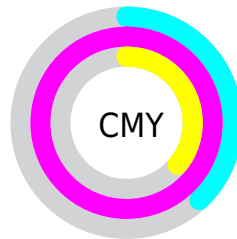

A 20% lighter version of the original color is **44.3439, 25.7510, 69.6511**, and **8.4080, 4.0094, 15.0826** is the 20% darker color. If you saturate the color by 10%, you get **20.9090, 10.0153, 35.4815**, and if you desaturate by 10%, it is **21.1786, 10.4364, 35.5486**.

# Distribution

- Red (62%)
- Green (0%)
- Blue (64%)

- Red (62%)
- Yellow (0%)
- Blue (64%)

- Cyan (2%)
- Magenta (100%)
- Yellow (0%)
- Black (36%)

- Cyan (38%)
- Magenta (100%)
- Yellow (36%)

# Brightness & Saturation Gradients

These gradients show how the XYZ color 20.9089, 10.0153, 35.4814 changes by changing the brightness by 10 percent. The first figure shows a shift by +10% for each color and the second figure -10%.