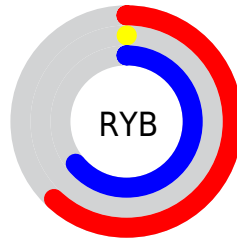

- Red (62%)
- Yellow (0%)
- Blue (64%)