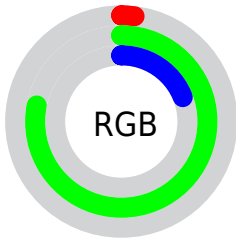

Distribution

- Red (2%)
- Green (78%)
- Blue (19%)