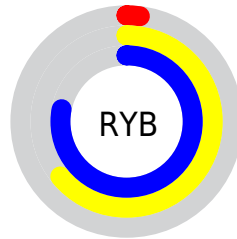

- Red (2%)
- Yellow (64%)
- Blue (78%)