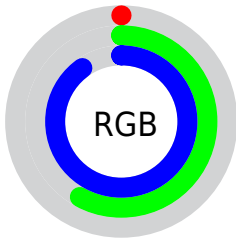

Distribution

- Red (0%)
- Green (58%)
- Blue (90%)