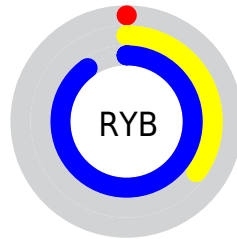

- Red (0%)
- Yellow (35%)
- Blue (90%)