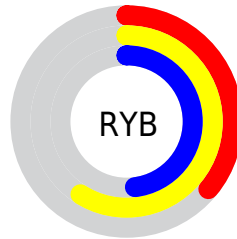

- Red (36%)
- Yellow (59%)
- Blue (48%)