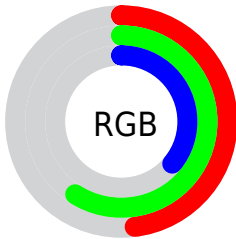

Distribution

- Red (48%)
- Green (59%)
- Blue (36%)