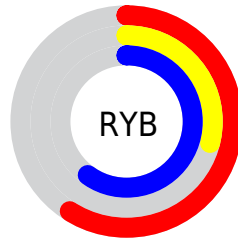

- Red (59%)
- Yellow (29%)
- Blue (60%)