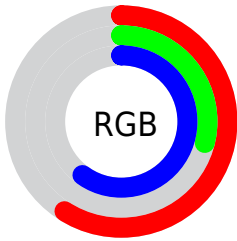

Distribution

- Red (59%)
- Green (29%)
- Blue (60%)