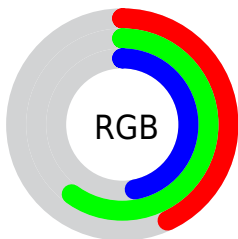

Distribution

Red (43%)

Green (60%)

Blue (47%)