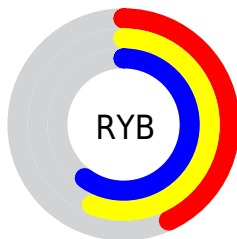

Red (43%)

Yellow (56%)

Blue (60%)