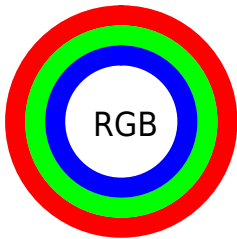

Distribution

- Red (100%)
- Green (100%)
- Blue (100%)