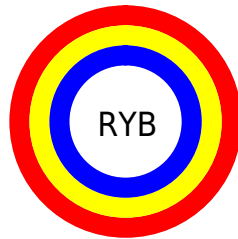

- Red (100%)
- Yellow (100%)
- Blue (100%)