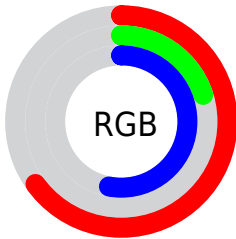

Distribution

Red (65%)

Green (20%)

Blue (53%)