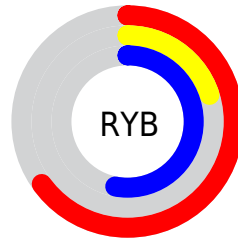

Details

The XYZ color **21.0308, 12.0298, 24.1352** is a dark color, and the websafe version is hex **990066**. A complement of this color would be **16.2191, 28.1679, 12.1728**, and the grayscale version is **10.6047, 11.1569, 12.1499**.

A 20% lighter version of the original color is **44.6626, 29.6269, 50.9415**, and **7.9464, 3.9071, 8.9297** is the 20% darker color. If you saturate the color by 10%, you get **20.1513, 10.7459, 22.3768**, and if you desaturate by 10%, it is **22.1776, 13.8282, 26.0433**.

Distribution

Red (65%)

Green (20%)

Blue (53%)

Red (65%)

Yellow (20%)

Blue (53%)

Cyan (0%)