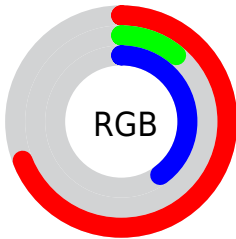

Distribution

- Red (69%)
- Green (11%)
- Blue (40%)