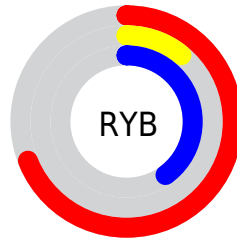

- Red (69%)
- Yellow (11%)
- Blue (40%)