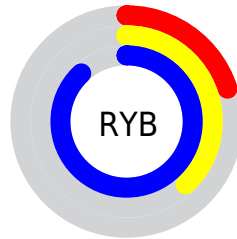

Details

The XYZ color **21.0652, 18.5764, 72.9964** is a dark color, and the websafe version is hex **3366CC**. The color can be described as middle washed azure. A complement of this color would be **43.7392, 40.8879, 8.7205**, and the grayscale version is **14.3618, 15.1097, 16.4544**.

A 20% lighter version of the original color is **39.8948, 38.9950, 100.0319**, and **9.1960, 7.0834, 37.9283** is the 20% darker color. If you saturate the color by 10%, you get **18.7034, 15.1433, 72.4587**, and if you desaturate by 10%, it is **24.2145, 22.7760, 73.6415**.

Distribution

Red (20%)

Green (45%)

Blue (88%)

Red (20%)

Yellow (38%)

Blue (88%)

Cyan (77%)