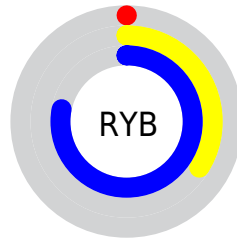

- Red (0%)
- Yellow (34%)
- Blue (78%)