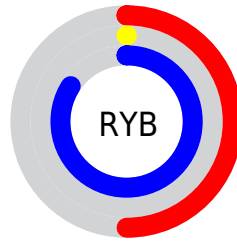

- Red (50%)
- Yellow (0%)
- Blue (84%)