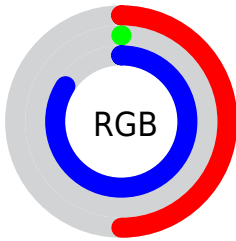

Distribution

- Red (50%)
- Green (0%)
- Blue (84%)