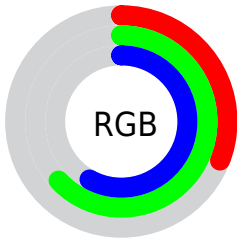

Distribution

Red (31%)

Green (63%)

Blue (58%)