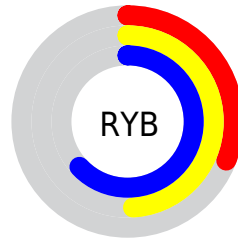

Details

The XYZ color **21.1455, 28.9537, 32.0779** is a dark color, and the websafe version is hex **339999**. A complement of this color would be **19.3426, 14.0019, 12.0400**, and the grayscale version is **22.8706, 24.0617, 26.2032**.

A 20% lighter version of the original color is **44.8347, 57.9688, 64.0844**, and **7.7697, 11.7168, 13.1613** is the 20% darker color. If you saturate the color by 10%, you get **19.7505, 28.2586, 30.9600**, and if you desaturate by 10%, it is **22.8684, 29.8188, 33.2365**.

Distribution

Red (31%)

Green (63%)

Blue (58%)

Red (31%)

Yellow (49%)

Blue (63%)

Cyan (50%)