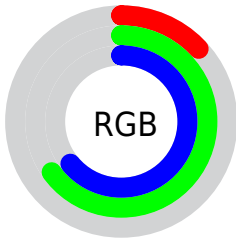

Distribution

- Red (13%)
- Green (65%)
- Blue (64%)