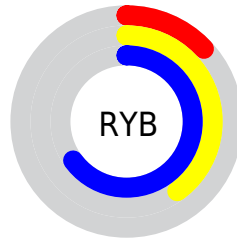

- Red (13%)
- Yellow (40%)
- Blue (65%)