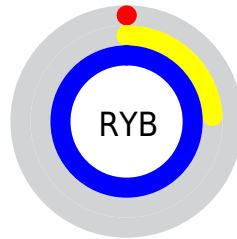

- Red (0%)
- Yellow (24%)
- Blue (100%)