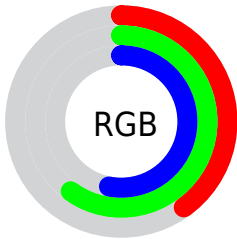

Distribution

Red (40%)

Green (60%)

Blue (53%)