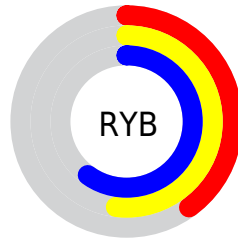

Details

The XYZ color **21.0809, 27.0305, 27.0280** is a dark color, and the websafe version is hex **669999**. A complement of this color would be **21.0310, 17.5108, 19.7253**, and the grayscale version is **23.0779, 24.2798, 26.4407**.

A 20% lighter version of the original color is **44.6660, 54.7420, 55.7891**, and **7.7095, 10.6933, 10.2520** is the 20% darker color. If you saturate the color by 10%, you get **19.1587, 26.0813, 25.0847**, and if you desaturate by 10%, it is **23.3382, 28.1518, 29.0804**.

Distribution

Red (40%)

Green (60%)

Blue (53%)

Red (40%)

Yellow (52%)

Blue (60%)

Cyan (33%)