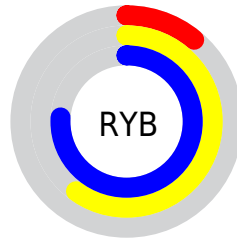

- Red (11%)
- Yellow (60%)
- Blue (76%)