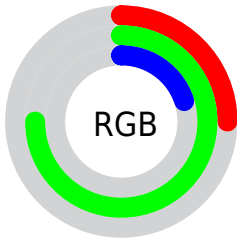

Distribution

Red (25%)

Green (75%)

Blue (20%)