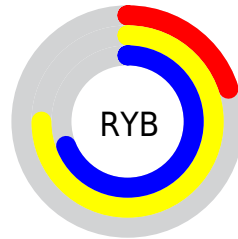

Details

The XYZ color **21.1692, 38.1810, 9.2716** is a dark color, and the websafe version is hex **33CC33**. A complement of this color would be **28.1165, 15.1144, 50.1526**, and the grayscale version is **23.8165, 25.0568, 27.2869**.

A 20% lighter version of the original color is **44.7127, 72.1306, 24.9306**, and **8.6640, 17.3279, 2.8880** is the 20% darker color. If you saturate the color by 10%, you get **19.8822, 37.5566, 7.4979**, and if you desaturate by 10%, it is **22.9653, 39.0505, 11.9583**.

Distribution

Red (25%)

Green (75%)

Blue (20%)

Red (20%)

Yellow (75%)

Blue (69%)

Cyan (66%)